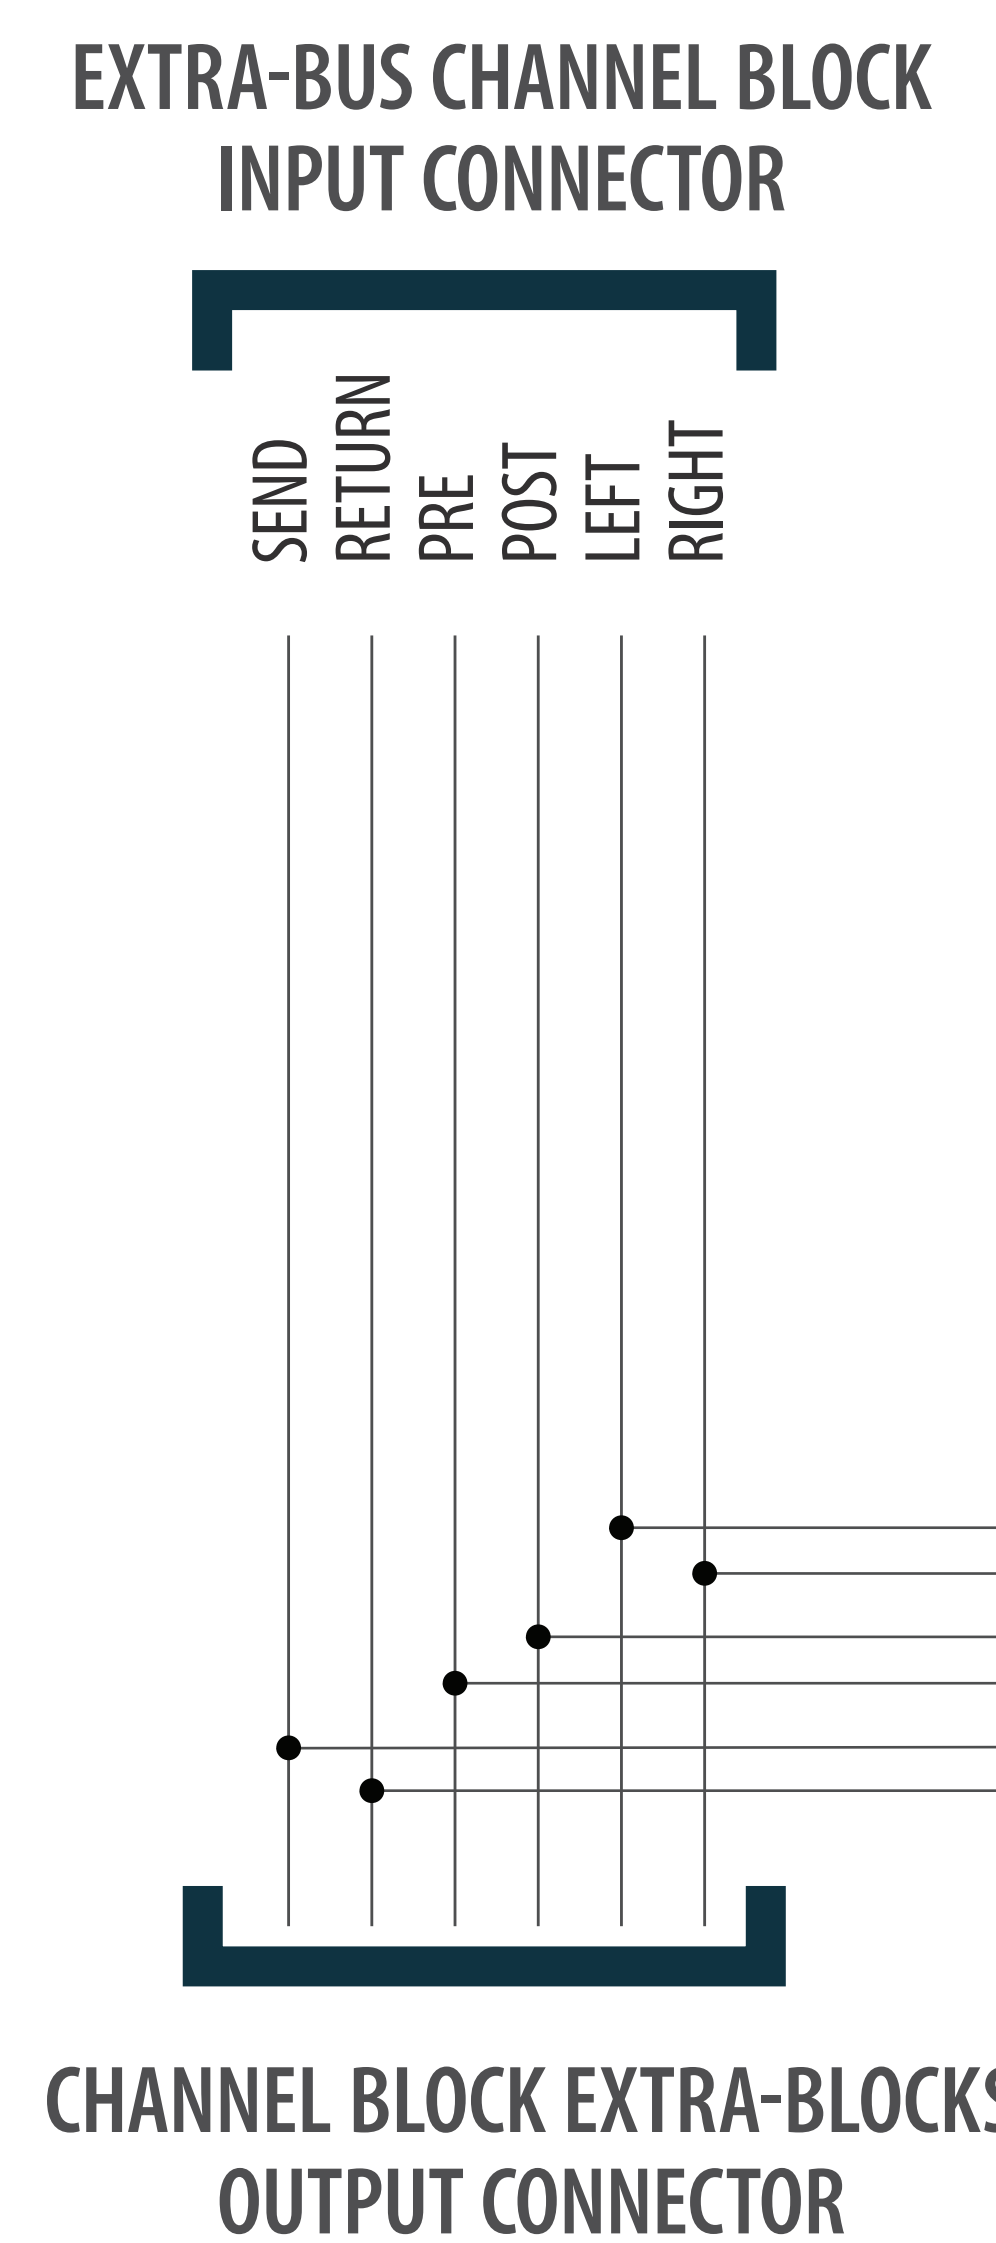

PRO CHANNEL BLOCK

SUMMING BUSES