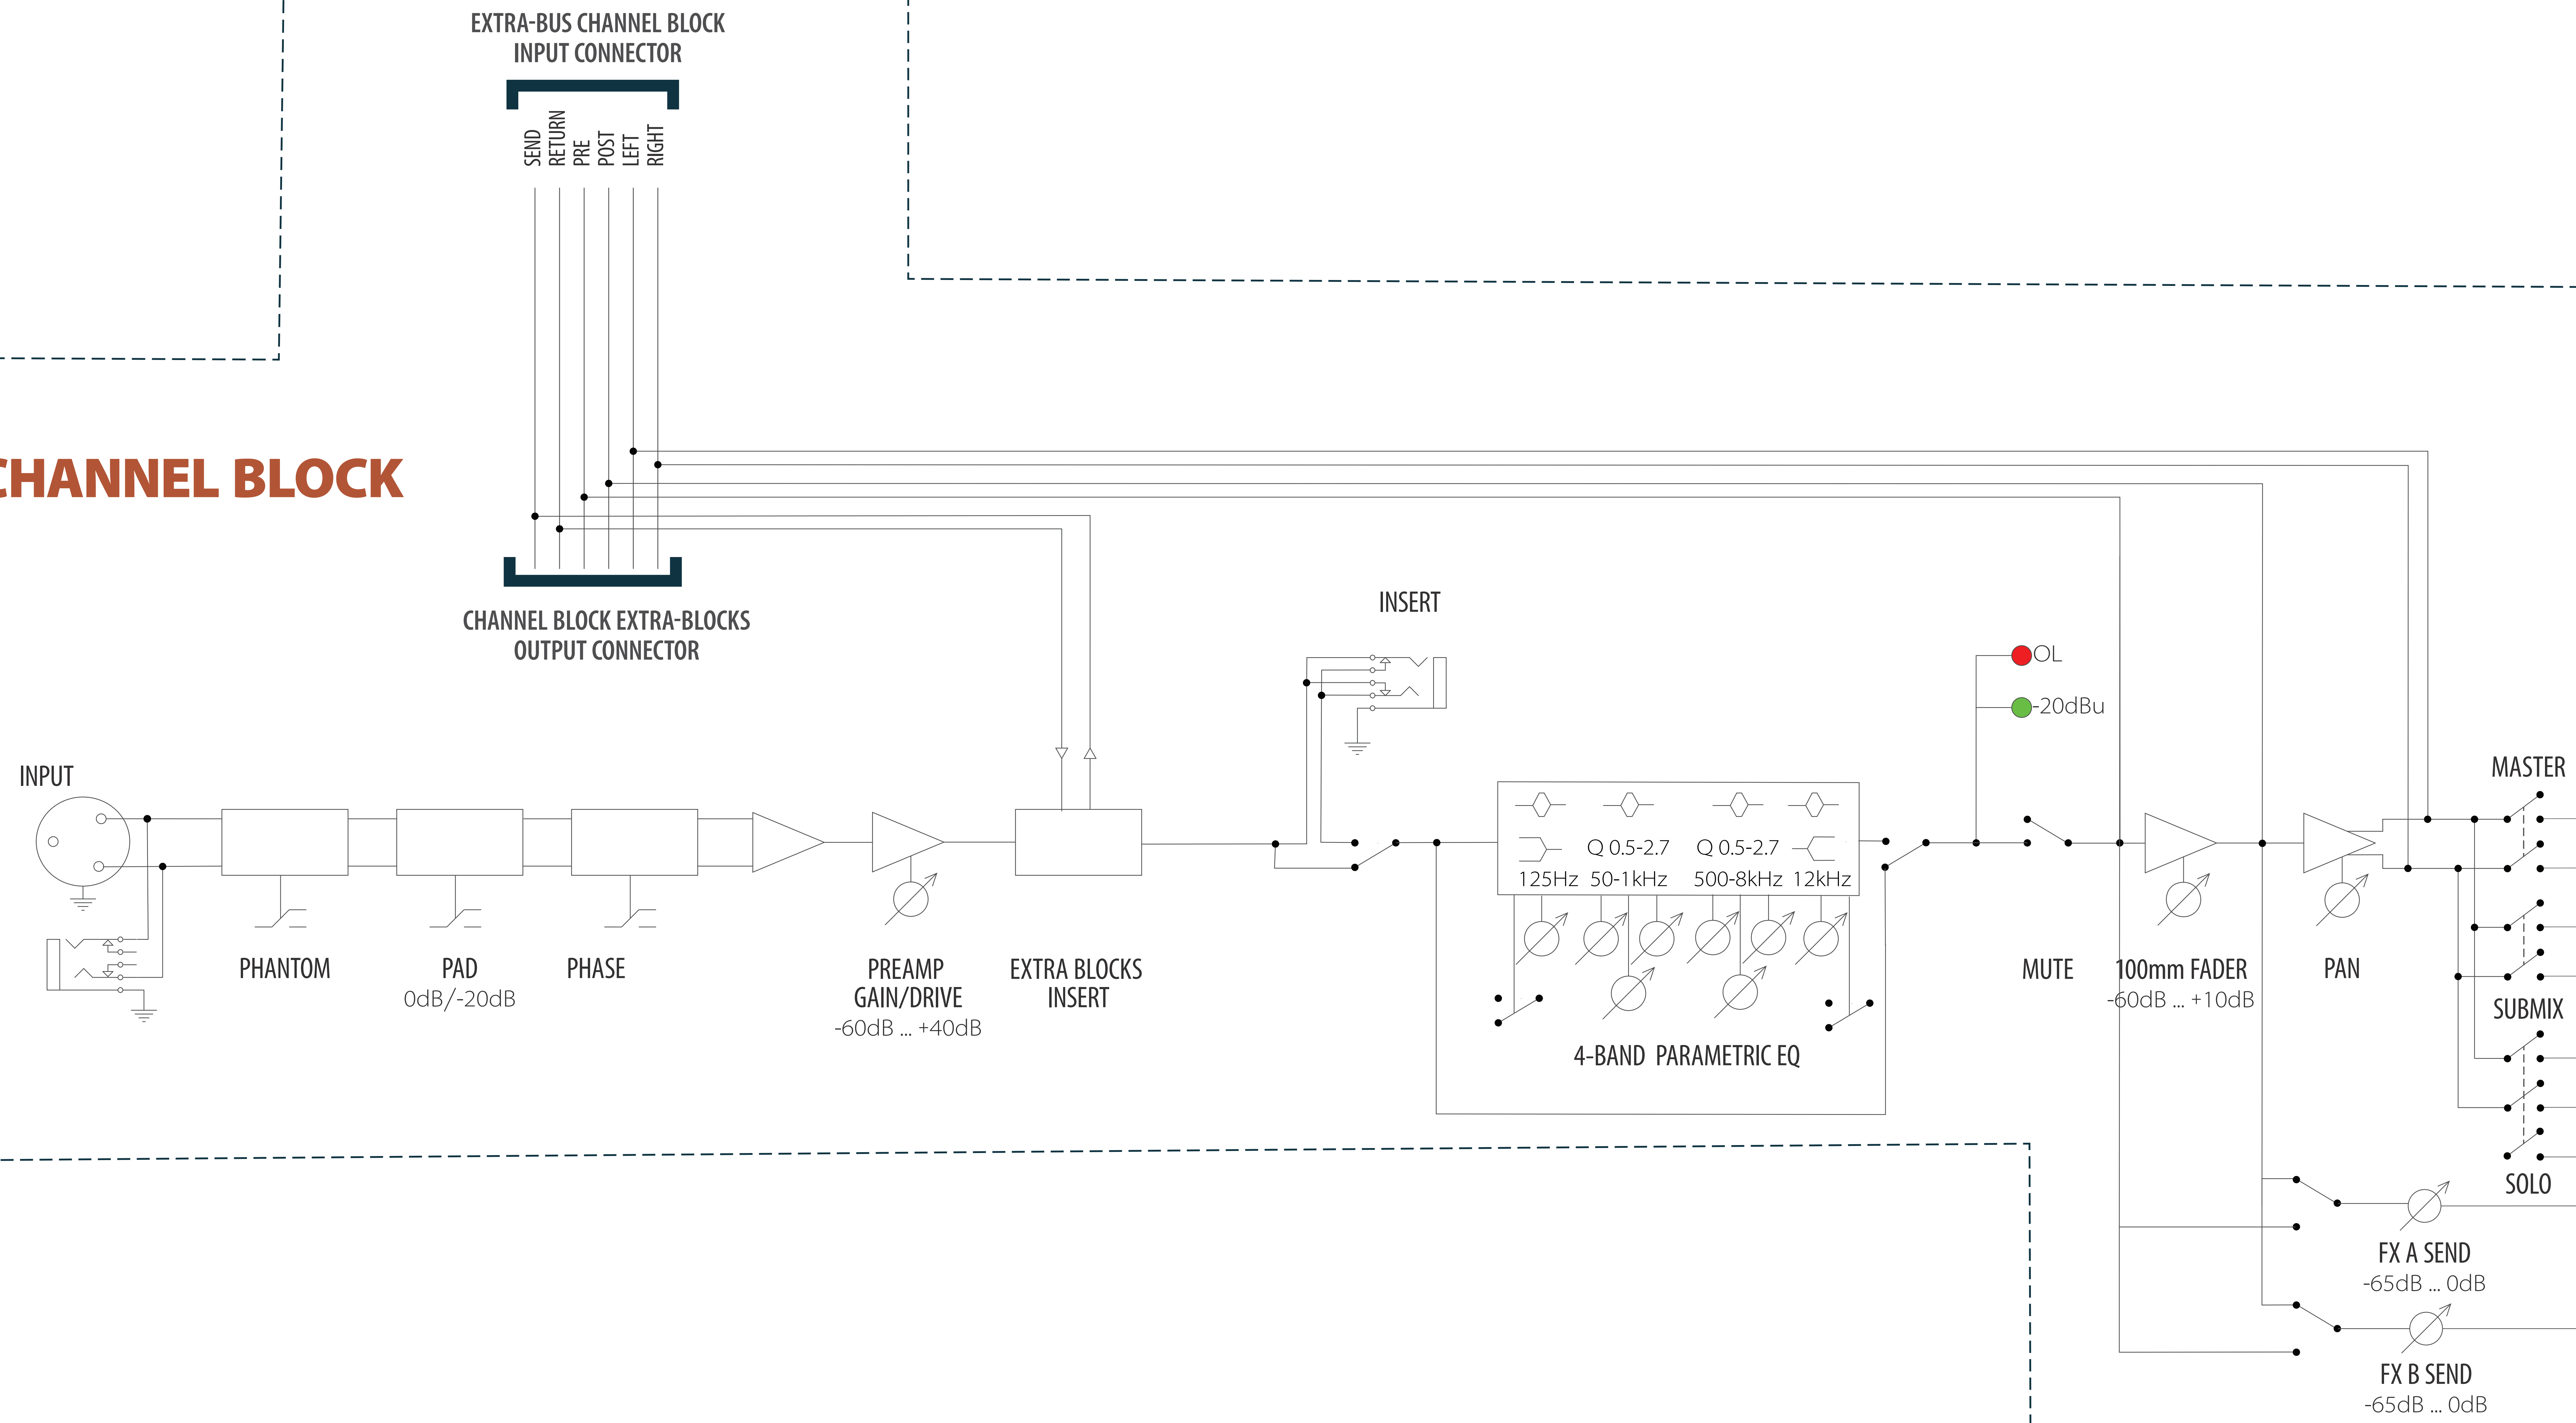

PRO CHANNEL BLOCK

SUMMING BUSES